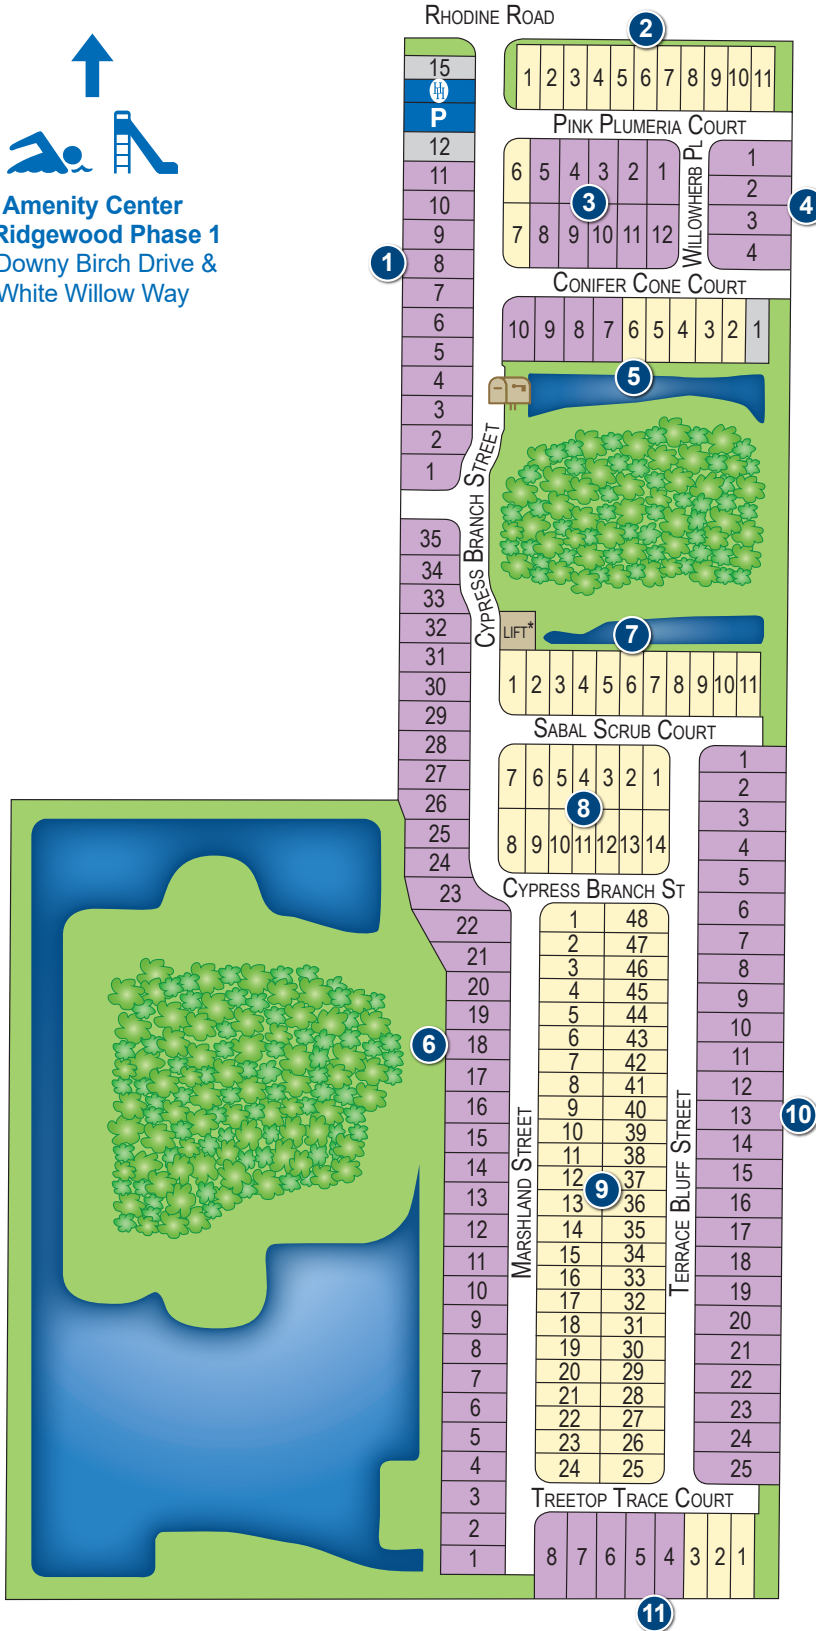

# Ridgewood South

## Neighborhood Layout

12/07/22

  
**Amenity Center**  
 in Ridgewood Phase 1  
 at Downy Birch Drive &  
 White Willow Way

-  Block #
-  **Future Model Center**
-  **Future Model Parking**
-  New Homes - 40' Sites
-  New Homes - 50' Sites
-  Unavailable
-  Mailbox Kiosk

**Highland Homes**  
 The value leaders.

Ridgewood South • 12167 Stone Pine Street • Riverview, FL 33579 • (813) 515-0815

[www.HighlandHomes.ORG](http://www.HighlandHomes.ORG)

\*A lift station is a wastewater pumping facility area or building. This map is an artist's conceptual drawing; and should not be solely relied upon for accurate depiction. Availability, terms, drawings, dimensions, features and specifications subject to change without notice. See your Community Sales Manager for details. © Copyright 2022 Highland Homes. All rights reserved. #CBC060256